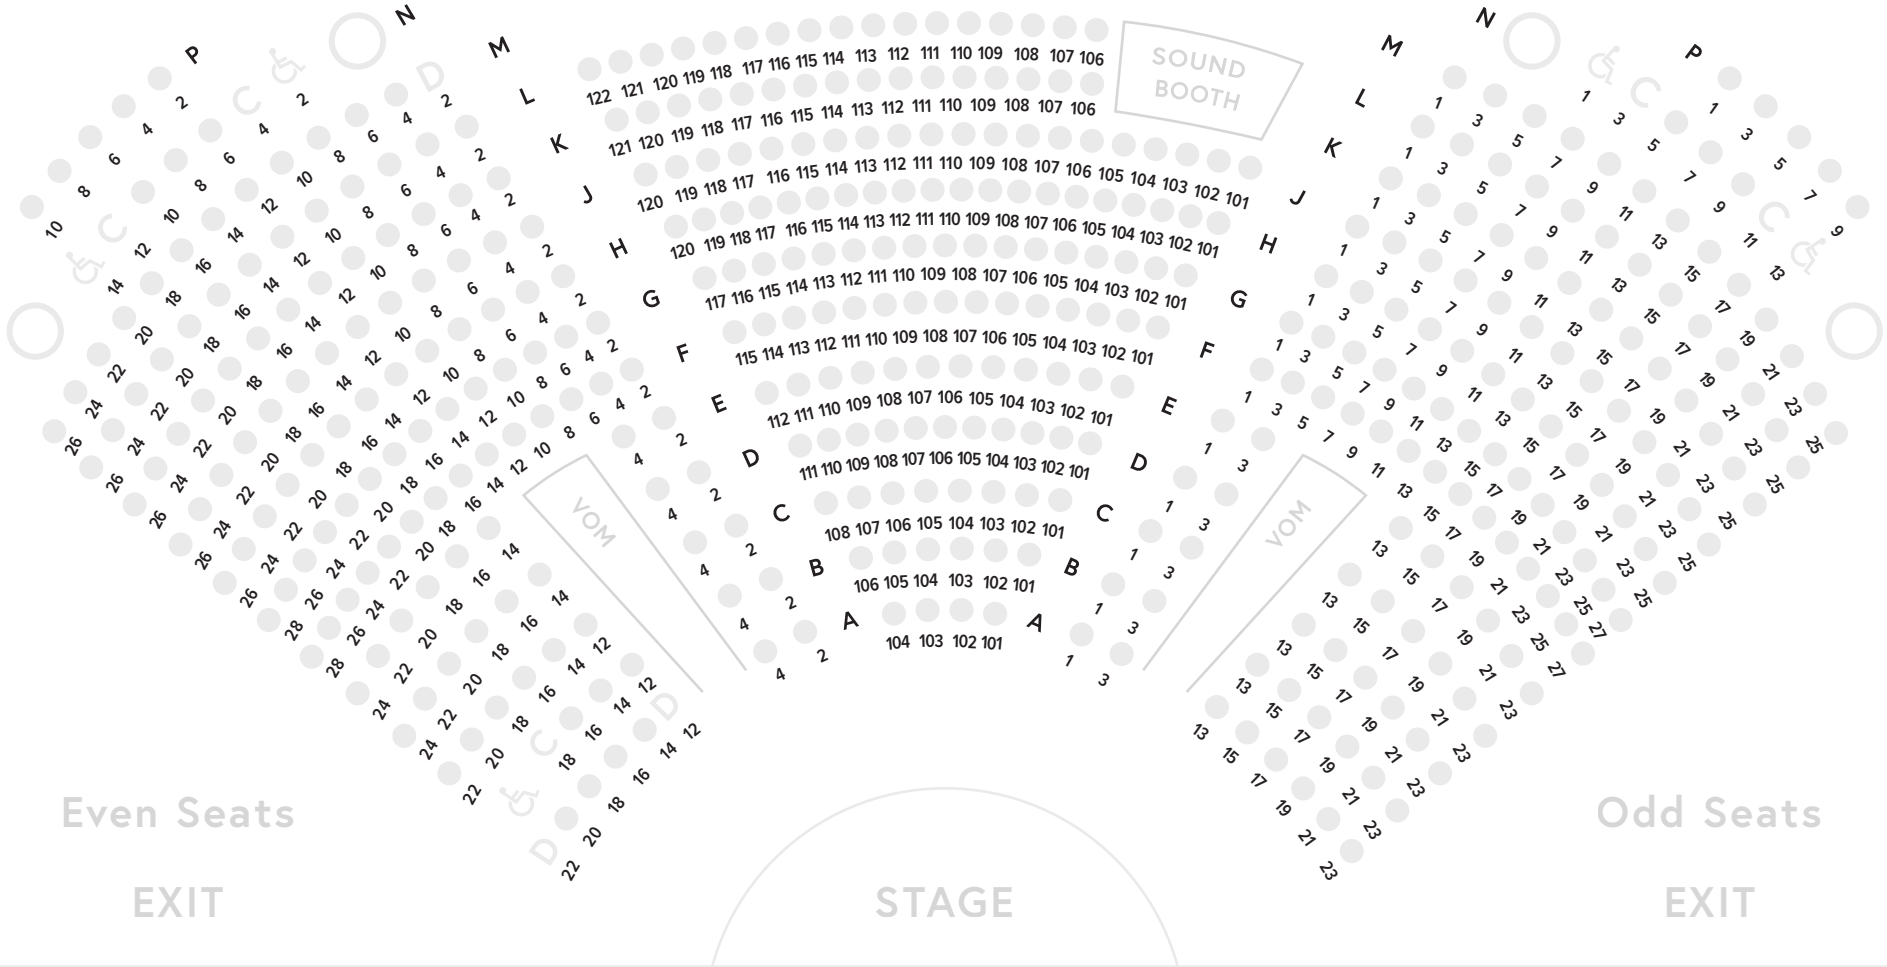

EXIT

EXIT

144

146

144

Even Seats

Odd Seats

Total Capacity: 434

- D - Designated Isle Seat
- C - Designated Companion Seat
- ♿ - Accessible Seat Space (6)

CORNISH
PLAYHOUSE
 AT SEATTLE CENTER