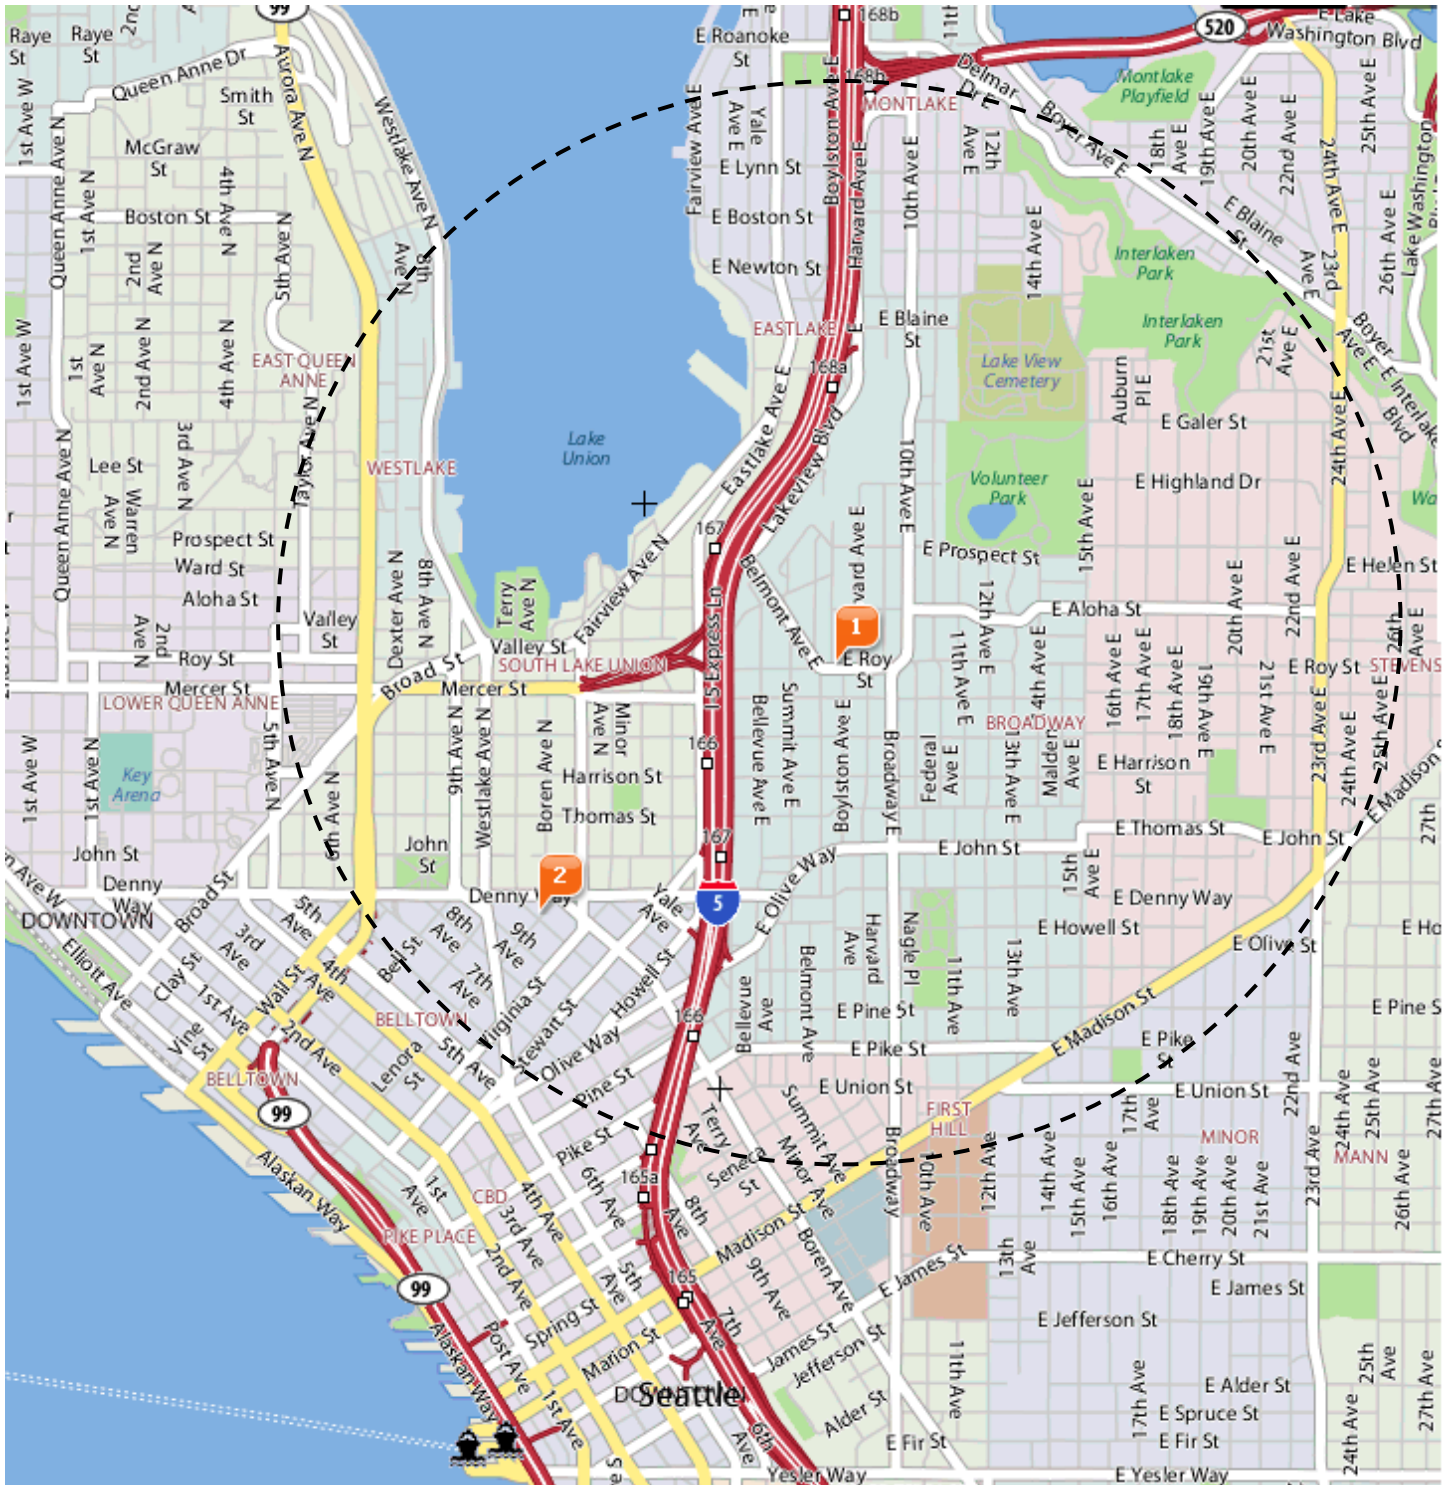

# The Evening Cornish Van:

The evening van will take students home or to a bus stop within the area in the circle.

Please call Security at **(206)726-5038**.

When calling, please keep in mind that it could take up to 30 minutes for pick-up.

1. Kerry Hall – 710 E Roy

2. Main Campus Center – 1000 Lenora St