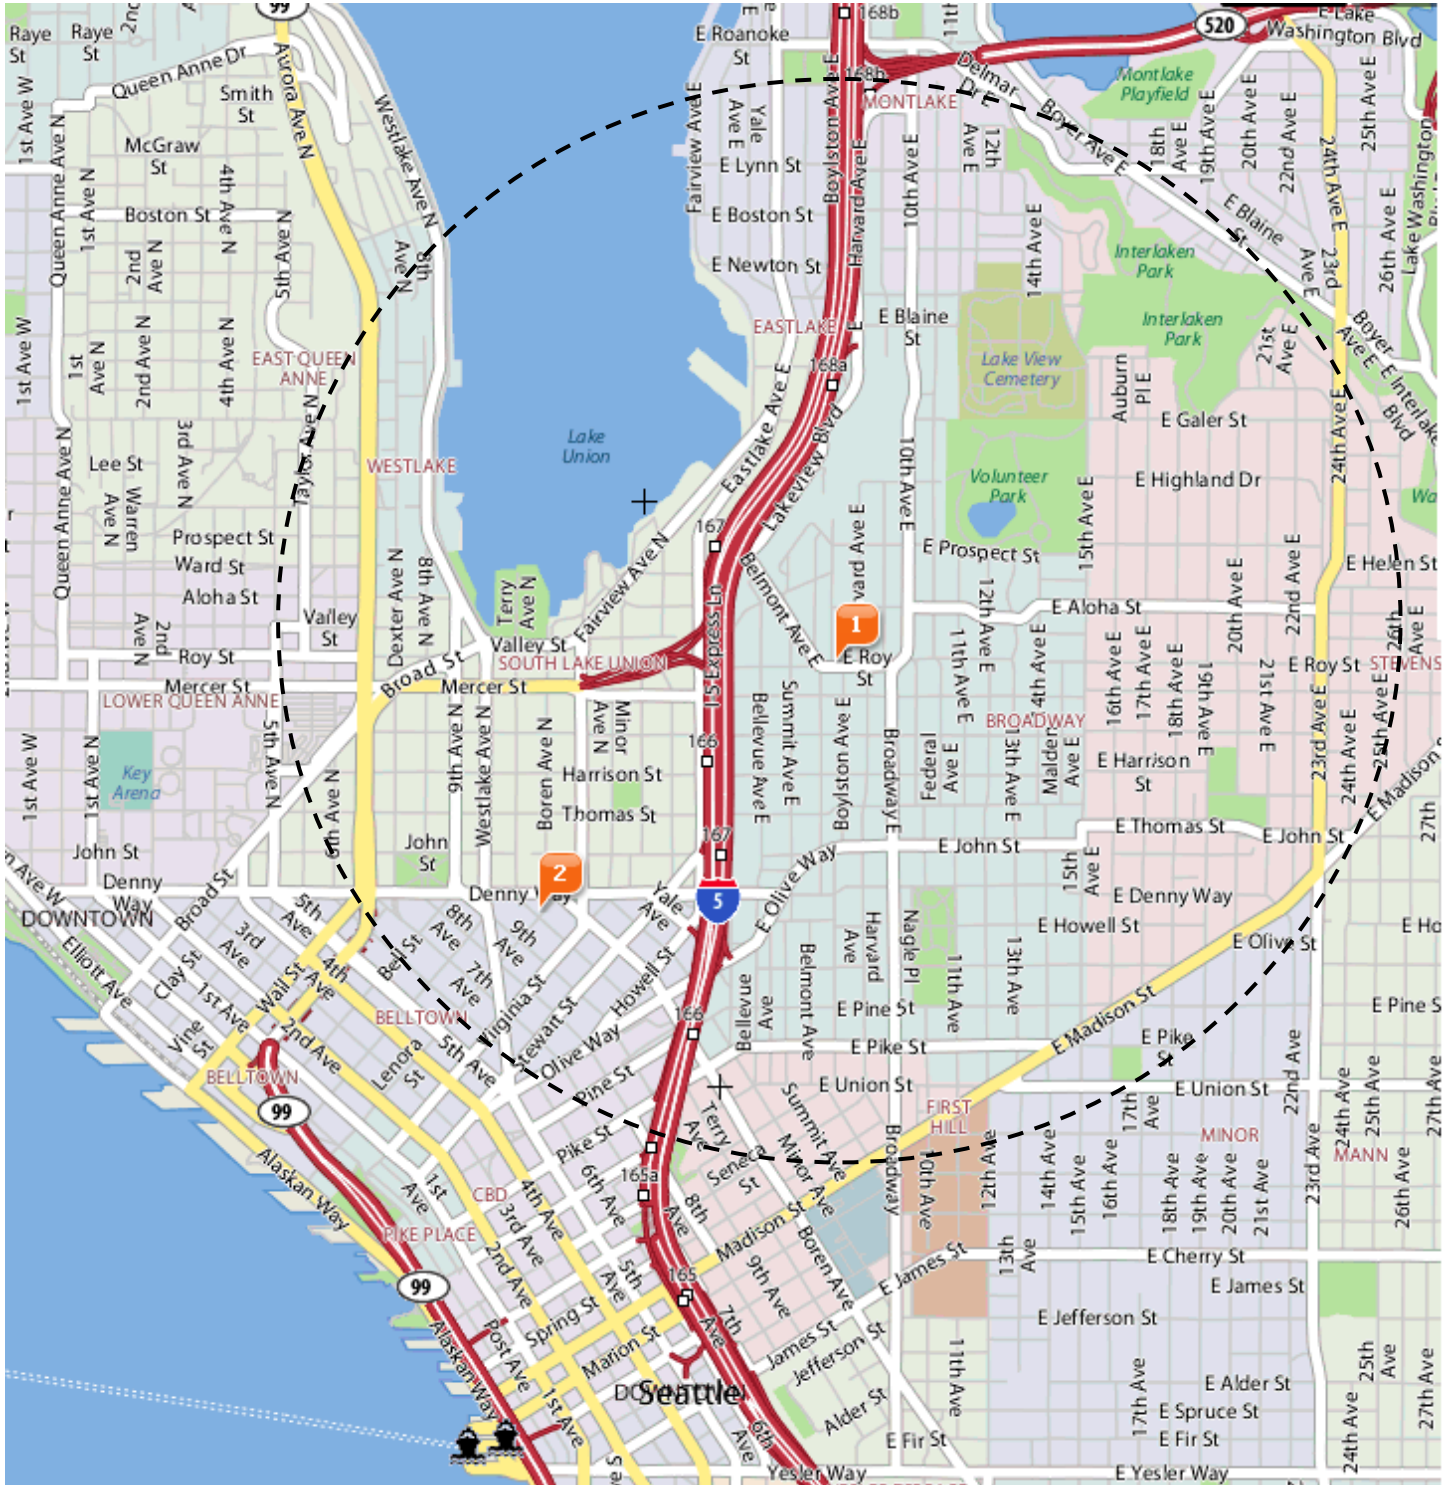

The Evening Cornish Van:

The evening van will take students home or to a bus stop within the area in the circle.

Please call Security at **(206)726-5038**.

When calling, please keep in mind that it could take up to 30 minutes for pick-up.

1. Kerry Hall – 710 E Roy

2. Main Campus Center – 1000 Lenora St